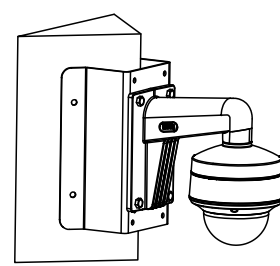

Hikvision Hong Kong
T +852-2151-1761

Accessory

DS-1273ZJ-140-DM45

Wall mount

DS-1271ZJ-140-DM45

Pendant mount

DS-1275ZJ-SUS

Vertical pole mount

DS-1276ZJ-SUS

Corner mount

DS-1281ZJ-DM45

Inclined ceiling mount

DS-1280ZJ-DM45

Junction box

Distributed by

HIKVISION