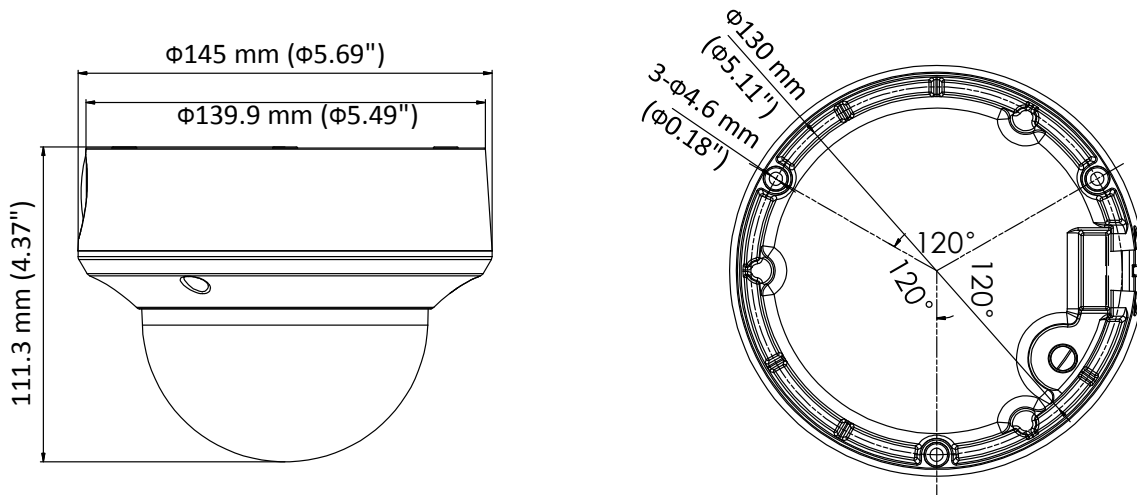

Specification

Camera	
Image Sensor	2 MP CMOS
Signal System	PAL/NTSC
Resolution	1920 (H) × 1080 (V)
Frame Rate	PAL: 1080p@25fps NTSC: 1080p@30fps
Min. Illumination	Color: 0.003 Lux @ (F1.2, AGC ON), 0 Lux with IR
Shutter Time	PAL: 1/25 s to 1/50, 000 s NTSC: 1/30 s to 1/50, 000 s
Slow Shutter	MAX. 16 times
Lens	2.7 mm to 13.5 mm motorized, auto focus
Horizontal Field of View	103° to 32.1°
Lens Mount	Φ14
Day & Night	ICR
WDR (Wide Dynamic Range)	≥ 130 dB
Angle Adjustment	Pan: 0° to 355°, Tilt: 0° to 75°, Rotate: 0° to 355°
Menu	
Image Mode	STD/HIGH-SAT
AGC	Yes
Day/Night Mode	Auto/Color/BW (Black and White)
White Balance	Auto/Manual
AE (Auto Exposure) Mode	WDR/BLC/HLC/Global
Privacy Mask	4 programmable privacy masks
Motion Detection	4 programmable motion areas
NR (Noise Reduction)	3D DNR/2D DNR
Language	English
Functions	Brightness, Sharpness, Mirror, Smart IR
Interface	
Video Output	Switchable TVI/AHD/CVI/CVBS
General	
Operating Conditions	-40 °C to 60 °C (-40 °F to 140 °F), humidity: 90% or less (non-condensing)
Power Supply	12 VDC ±25%, 24 VAC±25% <i>*You are recommended to use one power adapter to supply the power for one camera.</i>
Power Consumption	Max. 5.8W, -A: Max. 7.5W
Ingress Protection	IK10
Material	Metal
IR Range	Up to 60 m
Communication	HIKVISION-C
Dimensions	Φ 145 mm × 111.3 mm (Φ 5.69" × 4.37")
Weight	Approx. 830 g (1.83 lb.), -A: Approx. 860 g (1.90 lb.)

Order Models

DS-2CE5AD8T-AVPIT3ZF

DS-2CE5AD8T-VPIT3ZF

Dimension

Distributed by

HIKVISION

Headquarters

No.555 Qianmo Road, Binjiang District,
Hangzhou 310051, China
T +86-571-8807-5998
overseasbusiness@hikvision.com